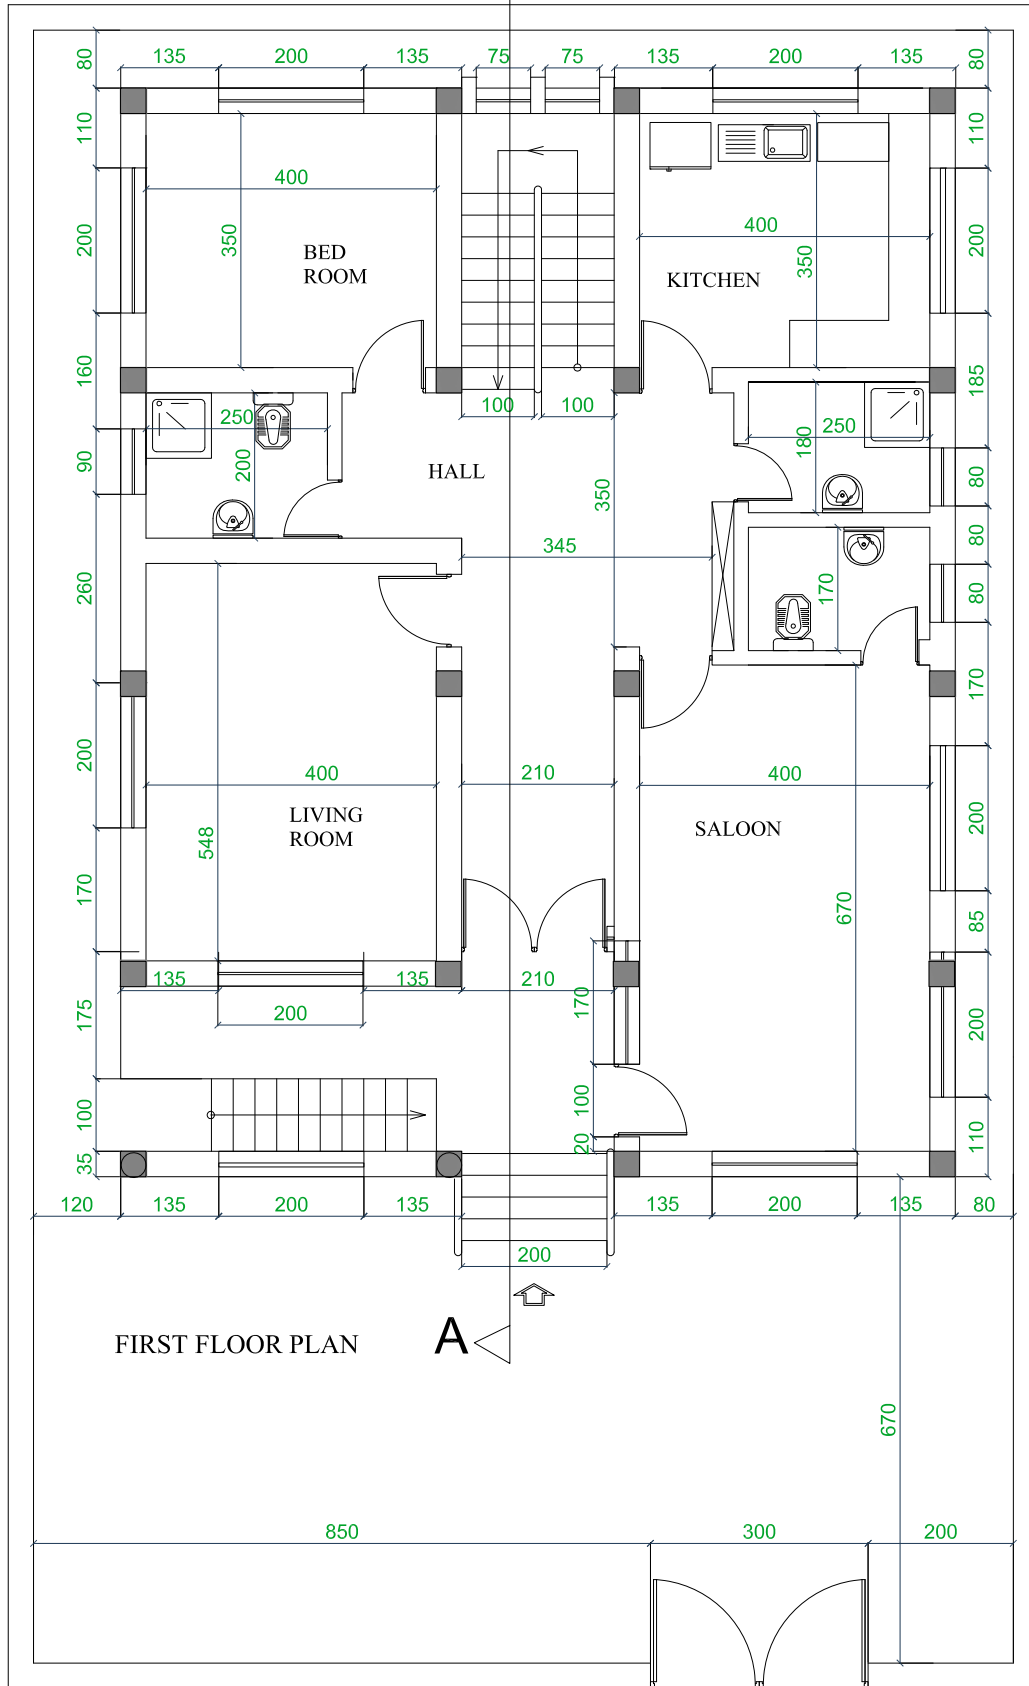

A

DESIGNED BY : ARCH-TECH Design & Construction Company
 DESIGNER : Mukhtar Ahmad Nawrozi